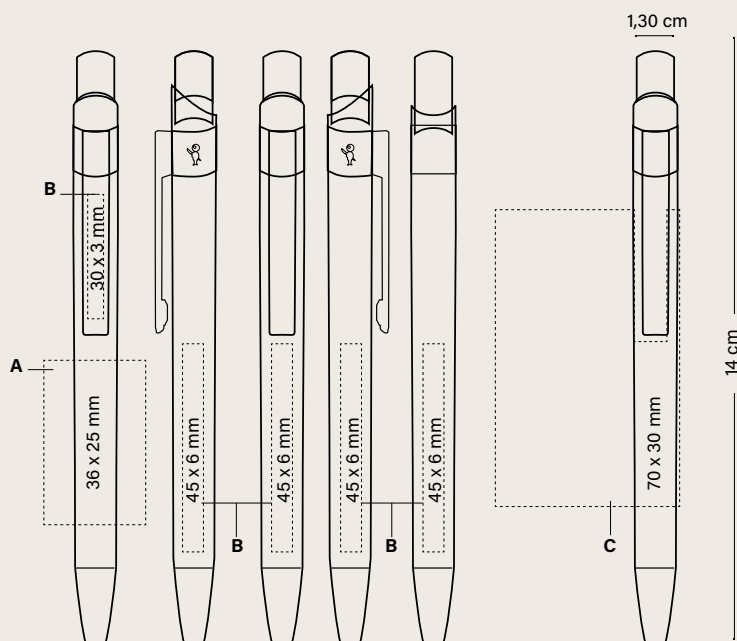

Personalizzazione

BIC® METAL PRO

1290

A SP: max. 2 col.

(Non disponibile nella finitura soft)

B LE/SP: max. 1 col.

C LE 360°

MOQ 50 pz.

	Prezzo (€)			
BIC® METAL PRO	50-99	100-249	250-499	500-1000
1290				
SP	4,88	4,58	4,37	4,16
LE	6,73	5,62	5,32	5,02
LE 360° (quantità minima 100 unità)	-	7,94	6,38	5,96

Costo di stampa aggiuntivo per colore e posizione

SP	0,45	0,42	0,37	0,32
LE	1,66	1,42	1,29	1,17

I prezzi includono una stampa in una posizione secondo la tecnica specificata.