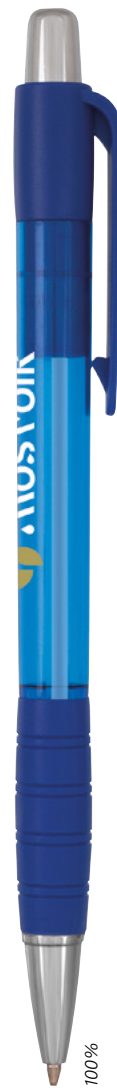

STRIPED GRIP PEN

STRIPED GRIP PEN

11243

Colore inchiostro

10

03

24

8C

04
100%